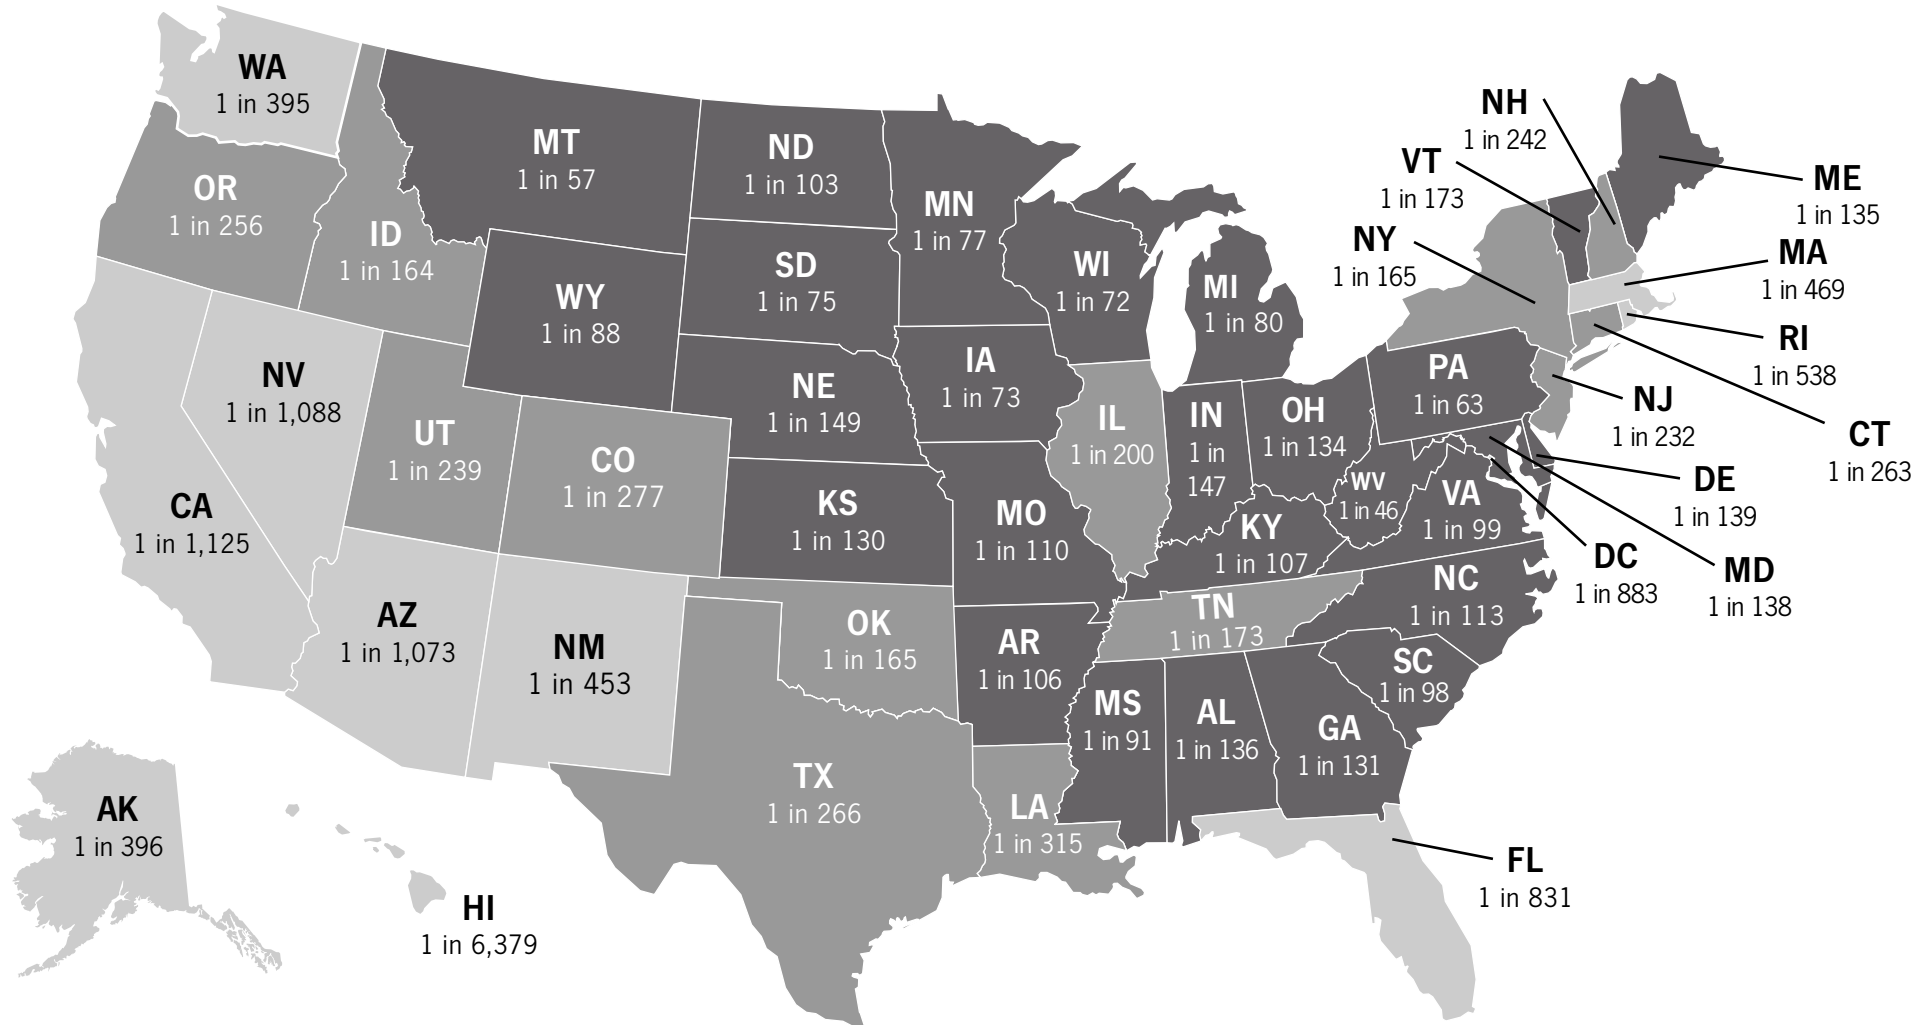

Chances of Hitting a Deer in My State

July 1, 2017 to June 30, 2018

High-risk States Medium-risk States Low-risk States